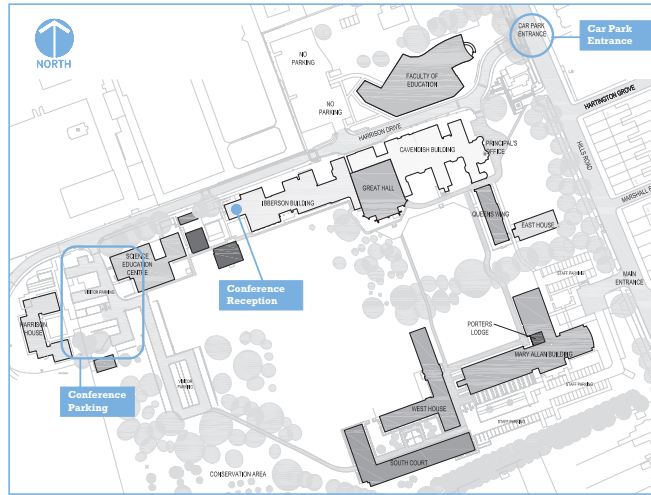

To walk to Homerton:

- on exiting the station turn left onto Station Place and walk for a few minutes before turning right on to Brookgate. Turn left by the Co-op on to Hills Road and walk over the railway bridge, continue walking along Hills Road and cross over Cherry Hinton Road at the lights.
- Homerton College is on the right hand side past Hills Road Sixth Form, behind the black railings. Follow the signs to the Conference Centre Reception or your specific event signage.

BY CAR

There is a large car park at the rear of Homerton Conference Centre which is free of charge for conference delegates.

From the M11

- exit the motorway at junction 11, following signs to the city centre
- continue along the A1309 through Trumpington, past the Green Man pub and turn right at the junction and traffic lights onto Long Road
- at the end of Long Road turn left onto Hills Road and continue for approx half mile
- you will see Homerton College on the left, behind the black railings
- just beyond the main College buildings on your left you will see Harrison Drive
- turn left into Harrison Drive and follow signs for Homerton Conference Centre car park, which you will find on your left
- to access the car park, key in the code **1653** to lift the barrier. You will be unable to access the car park without this code. The code is changed regularly.

From the City Centre

- follow the A1307 out of the city centre, eventually crossing over the railway bridge
- at the junction go straight across and turn right into Harrison Drive and continue following signs for Homerton Conference Centre car park, which you will find on your left
- to access the car park, key in the code **1653** to lift the barrier. You will be unable to access the car park without this code. The code is changed regularly.